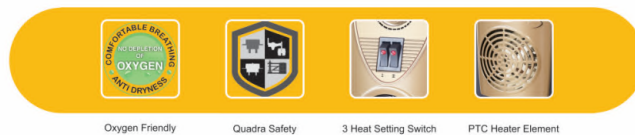

AVAILABLE COLOUR

Oxygen Friendly

Quadra Safety Assurance

3 Heat Setting Switch With Indicator

PTC Heater Element