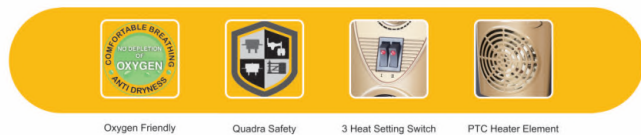

AVAILABLE COLOUR

Oxygen Friendly

Quadra Safety Assurance

3 Heat Setting Switch With Indicator

PTC Heater Element