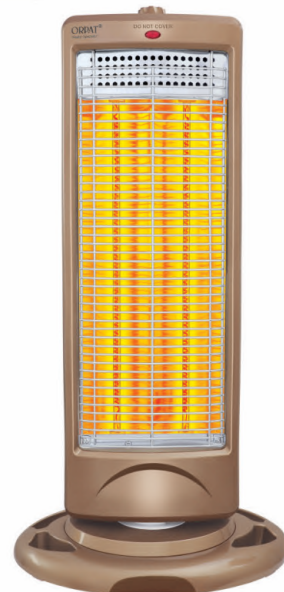

- International Ergonomic Design And Styling
- Knob Setting - 600W / 1200W / 1200W With Oscillation
- High Quality Carbon Fiber Tube Heating Element
- Low Power Consumption, High Energy Efficiency
- Power ON Indicator
- It Is Make Far Infrared Ray When Operation, It Will Improve The Blood Circulation In Body
- Can Be Used As A Medical Appliance To Disinfect With Infrared Rays
- Safety Tip-over Switch
- Safety Mesh Grill
- Portable (With Handle)
- 60° Rotating Base

AVAILABLE COLOUR

- Good For Health (Low Oxygen Burner, Uniform Distribution)
- 60° Rotating base
- 2 Bar Carbon Fiber Tube Heater
- Heat Setting Knob

Model No. OHH-1200