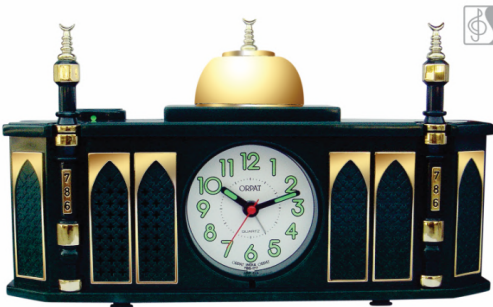

TBZLL-627 DX
68.5L x 26.5W x 98.5H
0.00242 cbm/10 Pcs.
■ ■ ■ ■ ■ ■

TBS-177
231.5L x 68W x 131.1H
0.01653 cbm/5 Pcs.
■ ■ ■ ■ ■ ■