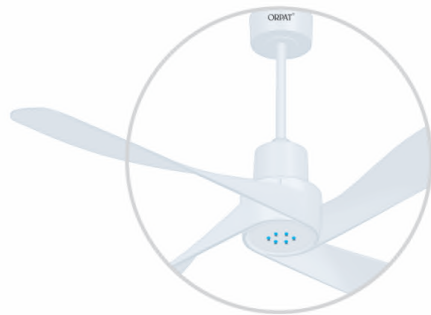

HIMALAYAN WHITE

WORKS WITH amazon alexa

Works with Google Assistance

M.R.P. Rs. :- coming soon

MODEL NO.	FINISH	SWEEP(MM)	POWER(W)	INPUT(V) VOLTAGE	RPM	AIR DELIVERY CMM (m³/min)	SERVICE VALUE
LELANTOS PLUS	WOODEN TEXTURE	1330	28	160-285	190 (BOOST MODE)	280	8.2
LELANTOS	METALLIC	1330	28	160-285	190 (BOOST MODE)	280	8.2