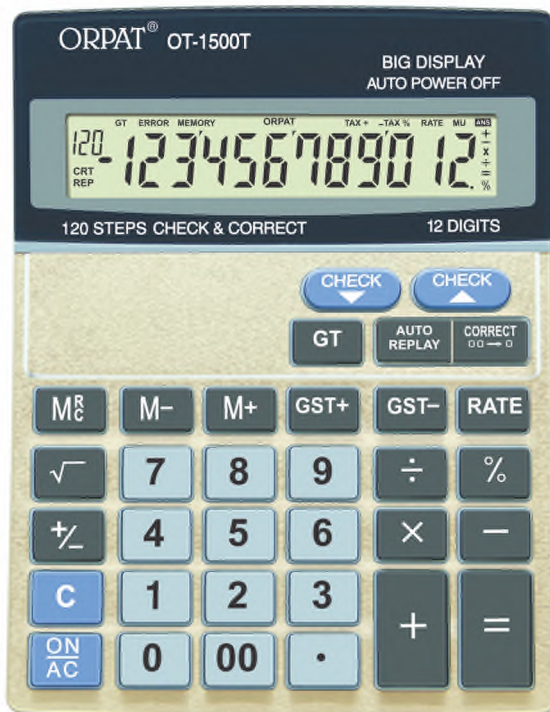

MRP ₹ 580/-

M. No. **OT-1500T**

12 Dgt. (120 Step)
141L x 21.05W x 184.55H
0.01023 cbm/10 Pcs.