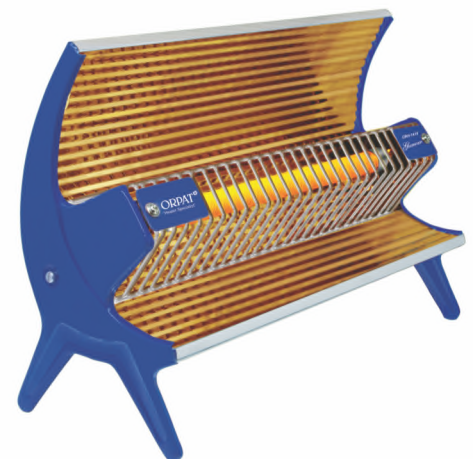

RADIANT HEATER

SIZE : 320L x 135W x 226H mm
0.05234 cbm / 05 Pcs.

1000
Watts
POWER

- International Ergonomic Design
- Rated Power : 1000W
- Compact And Stylish Design
- Nickel Chrome Plated Mesh Grill
- Bright Nickle Chrome Plated Reflector
- Portable (With Handle)

AVAILABLE COLOUR

M.R.P. Rs. :- 999/-