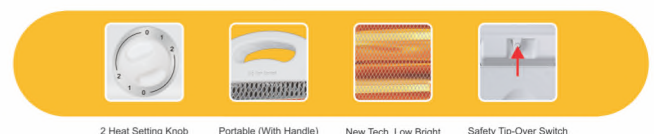

- 2 Heat Setting (400W & 800W)
- Portable (With Handle)
- Safety Tip Over Switch Against Tilting
- Safety Mesh Grill
- Noiseless Operation

AVAILABLE COLOUR M.R.P. Rs. :- 1125/-