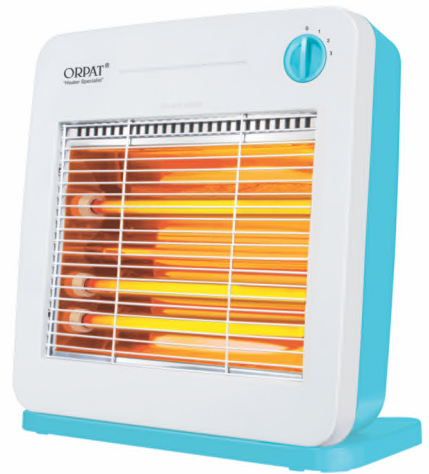

AVAILABLE COLOUR M.R.P. Rs. :- 2100/-

Model No. OQH-1450

QUARTZ HEATER

SIZE : 370L x 125W x 393H mm
0.09880 cbm / 05 Pcs.

1000
Watts
POWER

Long
Life
Tube

- International Ergonomic Design And Styling
- 3 Heat Setting (333W / 666W / 1000W)
- Portable (With Handle)
- Safety Tip Over Switch Against Tilting
- Safety Mesh Grill
- Noiseless Operation