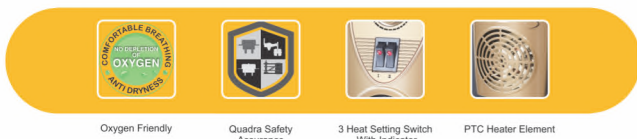

AVAILABLE COLOUR ● M.R.P. Rs. :- 10000/-