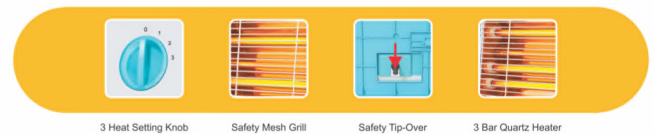

- International Ergonomic Design And Styling
- 3 Heat Setting (333W / 666W / 1000W)
- Portable (With Handle)
- Safety Tip Over Switch Against Tilting
- Safety Mesh Grill
- Noiseless Operation

AVAILABLE COLOUR M.R.P. Rs. :- 1550/-