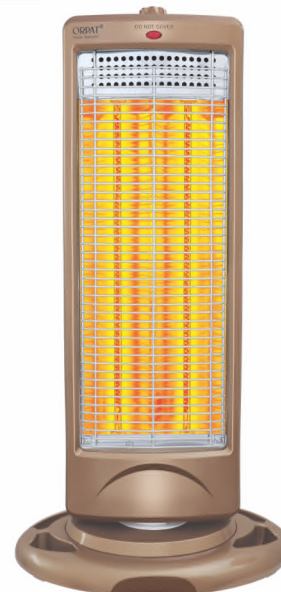

CARBON HEATER

SIZE : 275L x 140W x 760H mm
0.09546 cbm / 03 Pcs.

1200
Watts
POWER