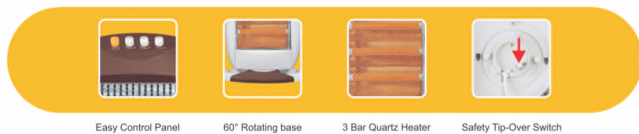

- Easy To Sleep At Night
- 3 Bar Quartz Heater
- 3 Heat Settings (400W, 800W, & 1200W)
- 60° Rotating Base
- Modern & Sturdy Design
- Portable (With Handle)
- Safety Tip-over Switch
- Safety Mesh Grill

AVAILABLE COLOUR M.R.P. Rs. :- 2100/-